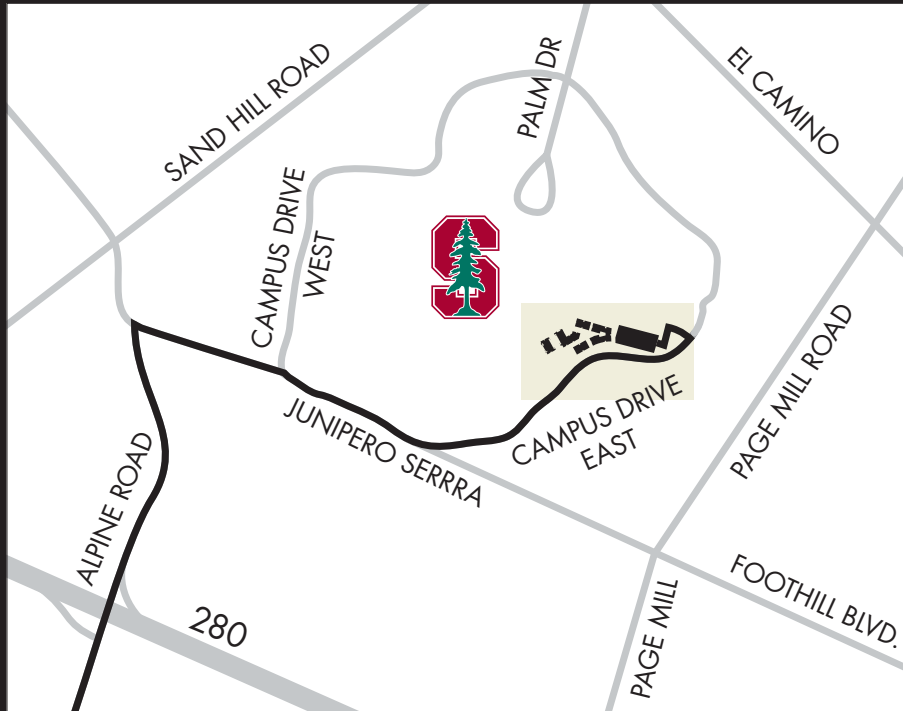

DIRECTIONS

Paul Brest Hall & S. Mark Taper Foundation Conference Center

MUNGER EVENTS

- From 280 North or South, take Alpine Road exit East toward Stanford University
- Turn right at the stop light onto Junipero Serra Street
- Turn left at the second stop light onto Campus Drive East
- At the fourth stop sign, turn left onto Bowdoin Lane
- At first stop sign, turn left onto Wilbur Way
- The entrance to Parking Structure Six, the Wilbur Lot, is underground and immediately on your right

- Walk along **Bowdoin Ln**, turn slight left towards **Nathan Abbott Way**
- Continue to **Nathan Abbott Way**. Paul Brest Hall at Munger Graduate Residence, 555 Salvatierra Walk, will be immediately on the left.