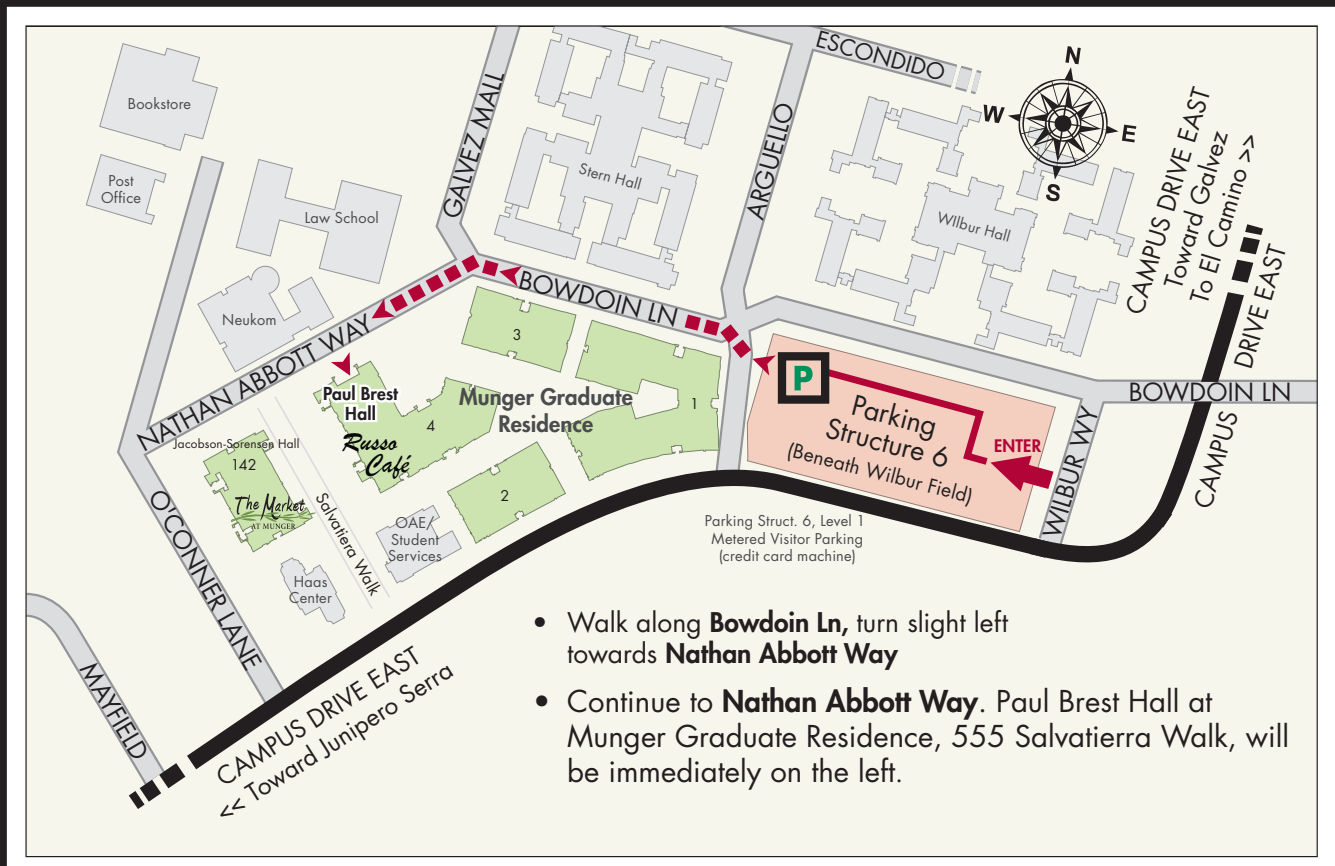

DIRECTIONS

Paul Brest Hall & S. Mark Taper Foundation Conference Center

MUNGER EVENTS

- From 280 North or South, take Alpine Road exit East toward Stanford University
- Turn right at the stop light onto Junipero Serra Street
- Turn left at the second stop light onto Campus Drive East
- At the fourth stop sign, turn left onto Bowdoin Lane
- At first stop sign, turn left onto Wilbur Way
- The entrance to Parking Structure Six, the Wilbur Lot, is underground and immediately on your right

- Walk along **Bowdoin Ln**, turn slight left towards **Nathan Abbott Way**
- Continue to **Nathan Abbott Way**. Paul Brest Hall at Munger Graduate Residence, 555 Salvatierra Walk, will be immediately on the left.